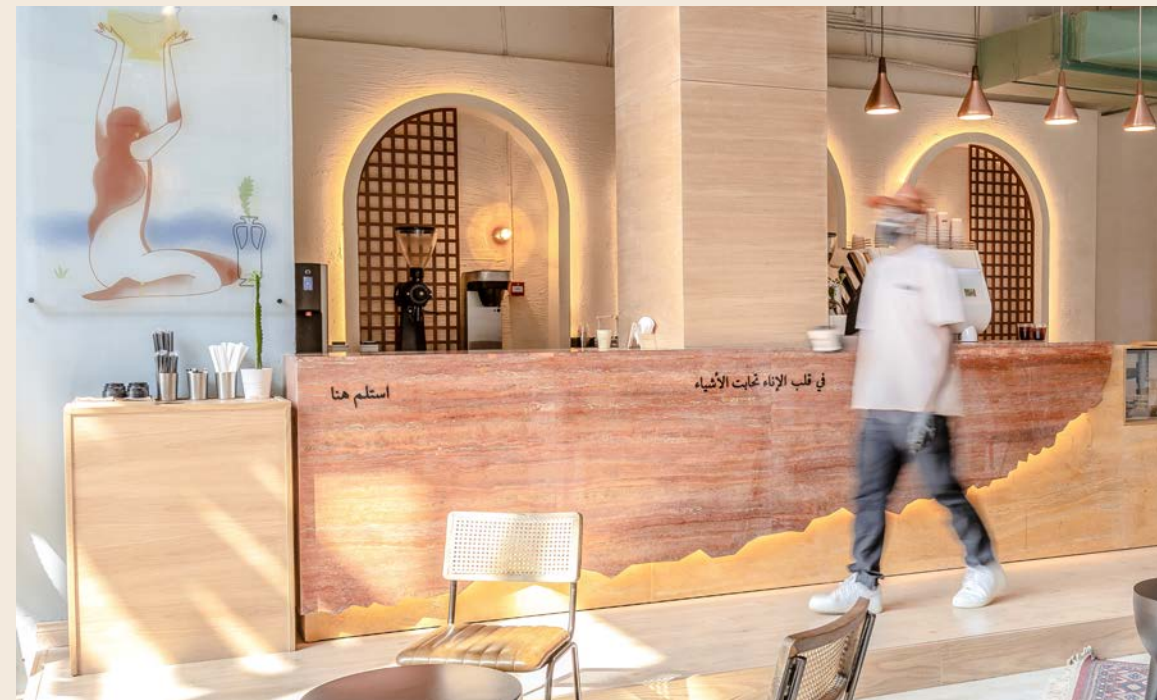

Retro Design

Jam Cafe

A design inspired by the 70s

We used warm colors and degrees, including red, yellow and warm blue with touches of white clay paint.

As for marble, we used the red and yellow travertine marble, which were carefully selected for the accuracy of the veins and pores to overcome the Arab yellow character that indicates the sand dunes and rocks, and the red color in which we symbolize the color of the volcano or the fire emanating from the crater of the dunes.